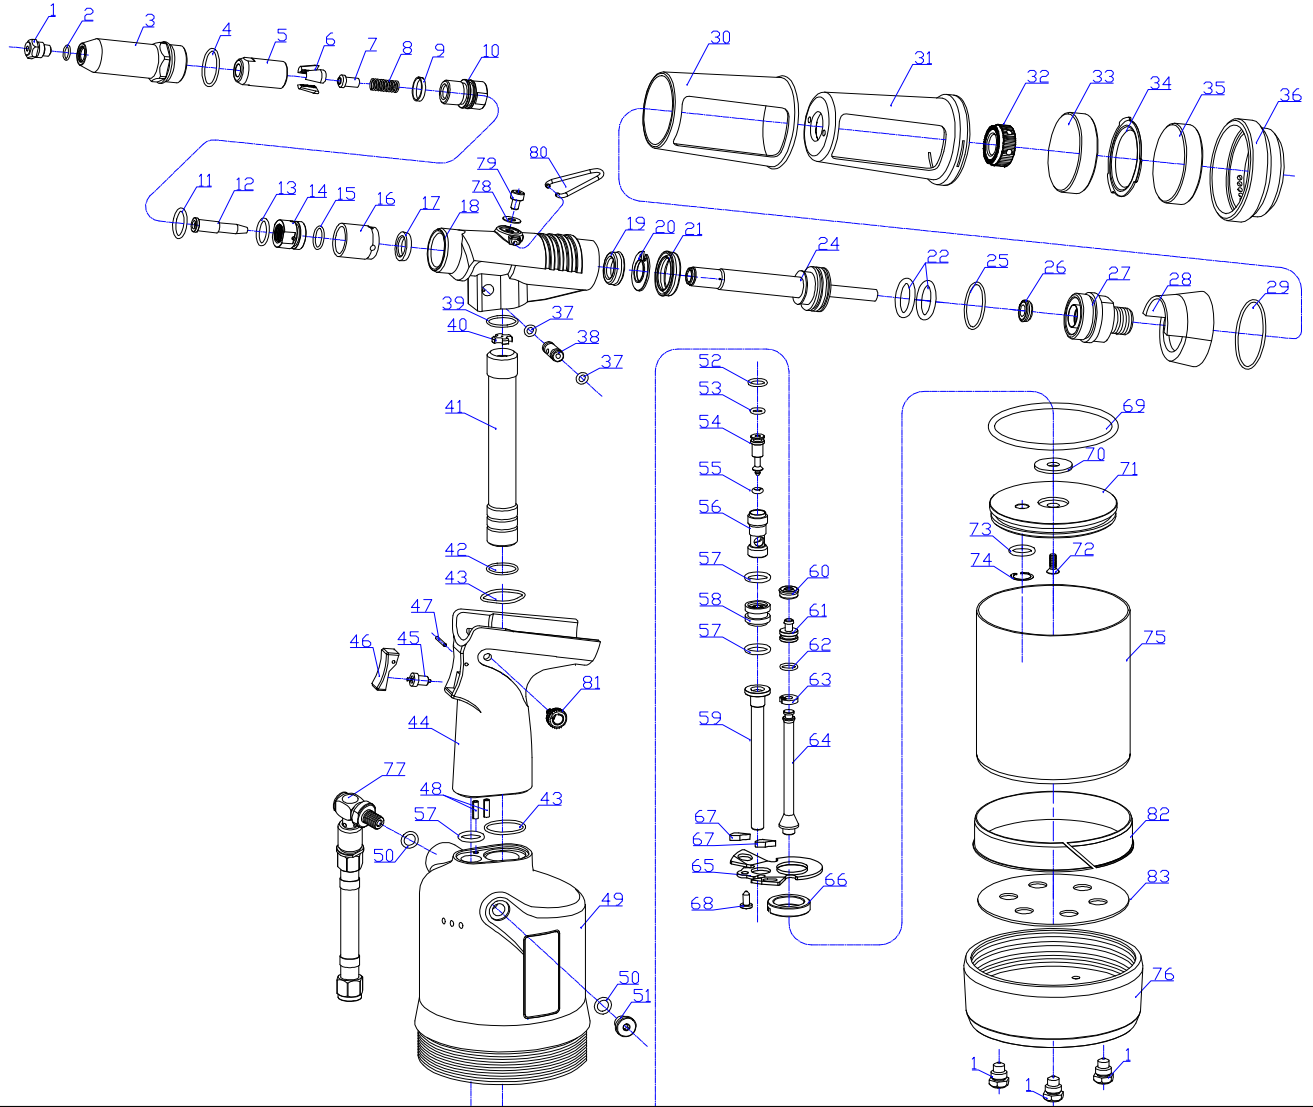

OS-1540 **GAV** HAVALI POP PERÇİN

NO.	PARÇA ADI	ADET	NO.	PARÇA ADI	ADET	NO.	PARÇA ADI	ADET
1	NOSEPIECE4.8	1	27	END CAP	1	56	VALVE BODY	1
1	NOSEPIECE 6.4	1	28	STEM COLLECTOR ADAPTOR	1	57	O RING	3
1	NOSEPIECE 4.8(φ 3.5)	1	29	O RING	1	58	VALVE SEAT	1
1	NOSEPIECE 6.4(φ 4.5)	1	30	STEM COLLECTOR OUTER	1	59	TRANSFER TUBE	1
2	O RING	1	31	STEM COLLECTOR INNER	1	60	LIP SEAL	1
3	NOSE CASING	1	32	RETAINING NUT	1	61	OIL TUBE PISTON	1
4	O RING	1	33	SILENCER	1	62	O RING	1
5	JAW HOUSING	1	34	STEM COLLECTOR END CAP	1	63	PISTON RING	1
6	JAWS	1	35	SILENCER	1	64	PISTON ROD	1
7	JAW SPREADER	1	36	SILENCER CAP	1	65	CLAMP PLATE	1
8	SPRING	1	37	O RING	2	66	SET NUT	1
9	LOCK RING	1	38	ADJUSTING BUTTON	1	67	SILENCER	2
10	JAW SPREADER HOUSING	1	39	O RING	1	68	TAPPING SCREW	1
11	O RING	1	40	STAR WASHER	1	69	O RING	1
12	VACUUM SLEEVE	1	41	OIL TUBE	1	70	WASHER	1
13	PTFE RING	1	42	O RING	1	71	PISTON	1
14	SET NUT	1	43	O RING	2	72	BOLT	1
15	O RING	1	44	HANDLE	1	73	LIP SEAL	1
16	SEAL HOUSING	1	45	TRIGGER VALVE	1	74	RETAINING RING	1
17	SEALING RING	1	46	TRIGGER	1	75	ALUMINUM CYLINDER LINER	1
18	HEAD ASSEMBLY	1	47	TRIGGER PIN	1	76	BASE COVER	1
19	LIP SEAL	1	48	SPRING PIN	2	77	ON/OFF ASSEMBLY	1
20	SEAL RETAINER	1	49	PLASTIC CYLINDER	1	78	WASHER	1
21	LIP SEAL	1	50	O RING	2	79	OIL SCREW	1
22	O RING	2	51	SCREW	1	80	HOOK	1
23			52	O RING	1	81	ADJUSTING NUT	1
24	HEAD PISTON	1	53	O RING	1	82	SPACER	1
25	O RING	1	54	VALVE SPOOL	1	83	CUSHION	1
26	LIP SEAL	1	55	O RING	1			